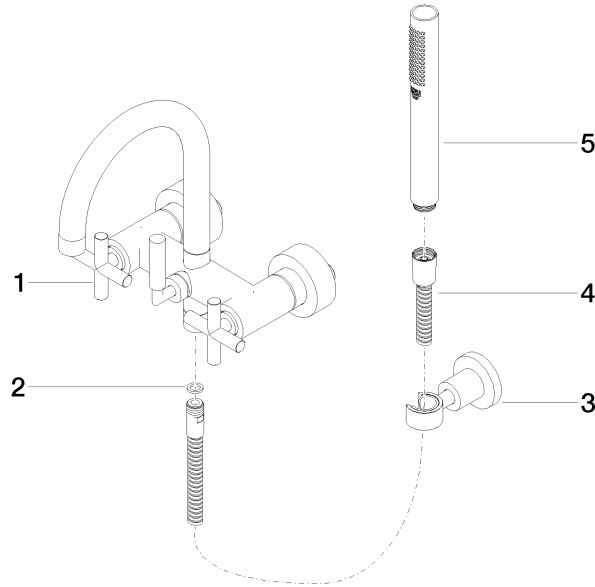

**TARA Bath mixer for wall mounting with hand shower set - Brushed Champagne (22kt Gold)**

TARA

25 133 892

- spout: circular, air-enriched flow
- max. flow 22 l/min at 3 bar flow pressure
- Hand shower: COMPACT RAIN, max. flow rate 6.8 l/min (at 3 bar)
- complete hand shower set with anti-scale system
- 240mm projection
- rotary diverter for bath/shower
- slide-on rosettes Ø 65 mm
- rosette for shower holder Ø 50mm
- 1/2" connection
- gauge 150 mm - 15 mm
- metal shower hose 1250mm with integrated anti-twist protection

**TARA Bath mixer for wall mounting with hand shower set - Brushed  
Champagne (22kt Gold)**

TARA

25 133 892  
mm [inches]

**Flow rate chart**

**Certificates**

WRAS\_2210004.

**TARA Bath mixer for wall mounting with hand shower set - Brushed Champagne (22kt Gold)**

TARA

25 133 892  
Parts for other  
finishes can be found  
here: [Chrome](#)

**Spare parts list**

No.	Item Number	Name	Quantity used	Delivery time
1	25 100 892-46	TARA Bath mixer for wall mounting - Brushed Champagne (22kt Gold)	1	-
Spare part can no longer be ordered, please order the replacement item				
2	90 14 20 026 00 90	seal	1	2
3	28 050 892-46	TARA Wall bracket - Brushed Champagne (22kt Gold)	1	30
4	90 30 02 072 00-46	Metal shower hose 1/2" x 3/8" x 1250 mm - Brushed Champagne (22kt Gold)	1	30
5	90 12 11 140 30-46	shower	1	30