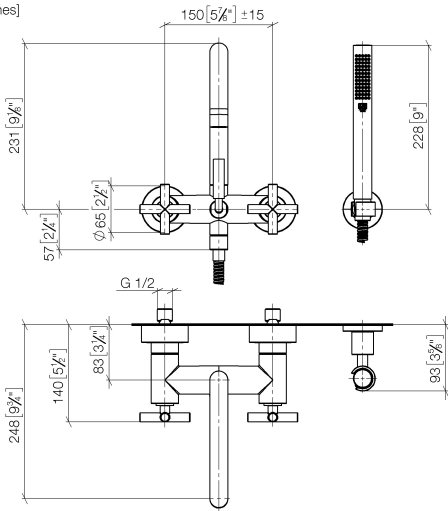

**TARA Bath mixer for wall mounting with hand shower set - Brushed Champagne (22kt Gold)**

TARA

25 133 892

- spout: circular, air-enriched flow
- max. flow 22 l/min at 3 bar flow pressure
- Hand shower: COMPACT RAIN, max. flow rate 6.8 l/min (at 3 bar)
- complete hand shower set with anti-scale system
- 240mm projection
- rotary diverter for bath/shower
- slide-on rosettes Ø 65 mm
- rosette for shower holder Ø 50mm
- 1/2" connection
- gauge 150 mm - 15 mm
- metal shower hose 1250mm with integrated anti-twist protection

Intrinsic protection against back flow.

Stand pipes combination possible on request (x-TRA SERVICE).

	Brushed Champagne (22kt Gold)	25 133 892-46
	Chrome	25 133 892-00
	Brushed Platinum	25 133 892-06
	Platinum	25 133 892-08
	Dark Chrome	25 133 892-19
	Brushed Durabronze (23kt Gold)	25 133 892-28
	Matte Black	25 133 892-33
	Champagne (22kt Gold)	25 133 892-47
	Brushed Chrome	25 133 892-93
	Brushed Dark Platinum	25 133 892-99

**TARA Bath mixer for wall mounting with hand shower set - Brushed  
Champagne (22kt Gold)**

TARA

25 133 892  
mm [inches]

**Flow rate chart**

**Certificates**

WRAS\_2210004.

**TARA Bath mixer for wall mounting with hand shower set - Brushed Champagne (22kt Gold)**

TARA

25 133 892  
Parts for other  
finishes can be found  
here: [Chrome](#)

**Spare parts list**

No.	Item Number	Name	Quantity used	Delivery time
1	25 100 892-46	TARA Bath mixer for wall mounting - Brushed Champagne (22kt Gold)	1	-
Spare part can no longer be ordered, please order the replacement item				
2	90 14 20 026 00 90	seal	1	2
3	28 050 892-46	TARA Wall bracket - Brushed Champagne (22kt Gold)	1	30
4	90 30 02 072 00-46	Metal shower hose 1/2" x 3/8" x 1250 mm - Brushed Champagne (22kt Gold)	1	30
5	90 12 11 140 30-46	shower	1	30